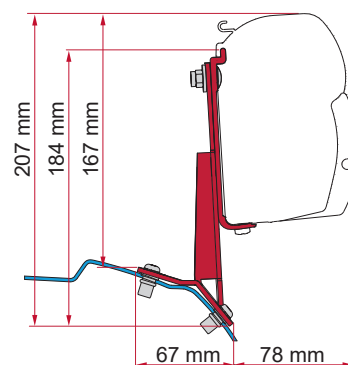

Bulletin No.	R_05_2021
Date	November 2021

Kit Ford Custom Deep Black- Item No. 98655Z112

Dear customer,

we inform you that the new code
98655Z112 - Kit Ford Custom,
(suitable for awnings F45 and F35pro)
that replaces the previous codes
98655Z025 (F45) and 98655Z024 (F35pro),

is suitable for left-hand drive only,
(differently from the previous ones also
suitable for right hand drive (UK)).

**The code of the Kit Ford Custom
for right hand drive is 98655Z136.**

F45