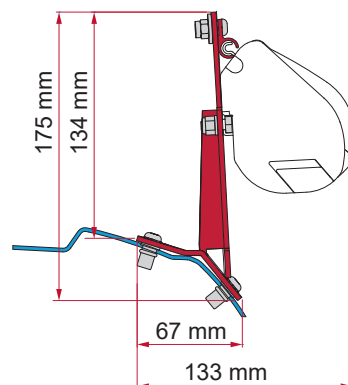

F35pro

Description	New code	Old code
Kit Ford Custom Deep Black LHD	98655Z112	98655Z025 (F45) - 98655Z024 (F35pro)
Kit Ford Custom Deep Black RHD	98655Z136	-